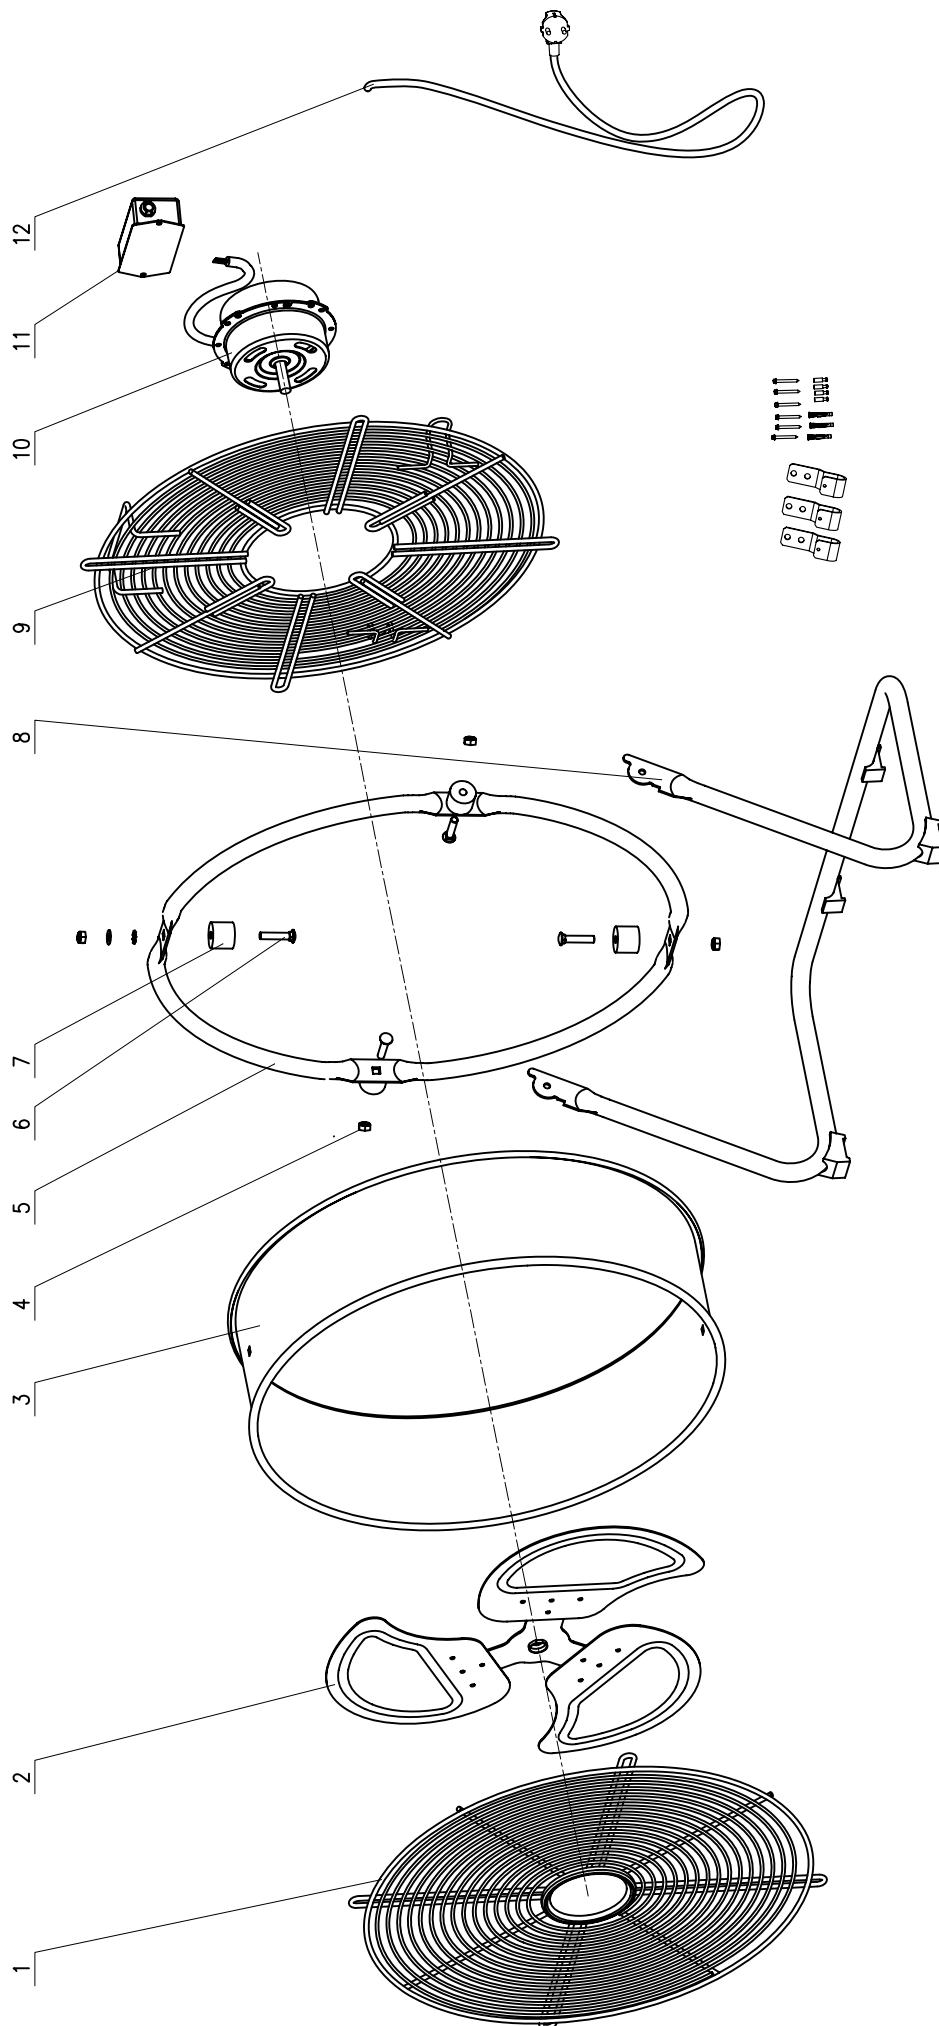

# DF 20 P MODEL 2017

UNIT 1

ILLUSTRATED PARTS BREAKDOWN

Edizione 2017  
Rev. A

---

<b>Pos.</b>	<b>Code NR</b>	<b>Description</b>
1	4604.123	Front Guard
2	4604.162	Fan Blade
3	S/R	Drum Body
4	S/R	Nut
5	4604.171	Main Ring
6	4604.172	Square Bolt + Washers + Nut
7	4604.124	Rubber
8	4604.125	Foot Bracket
9	4604.126	Rear Guard
10	4604.194	Motor
11	4604.195	Switch + Box
11.a	4604.161	Capacitor
12	4604.104	Power Cord

S/R = Parts available on special request only