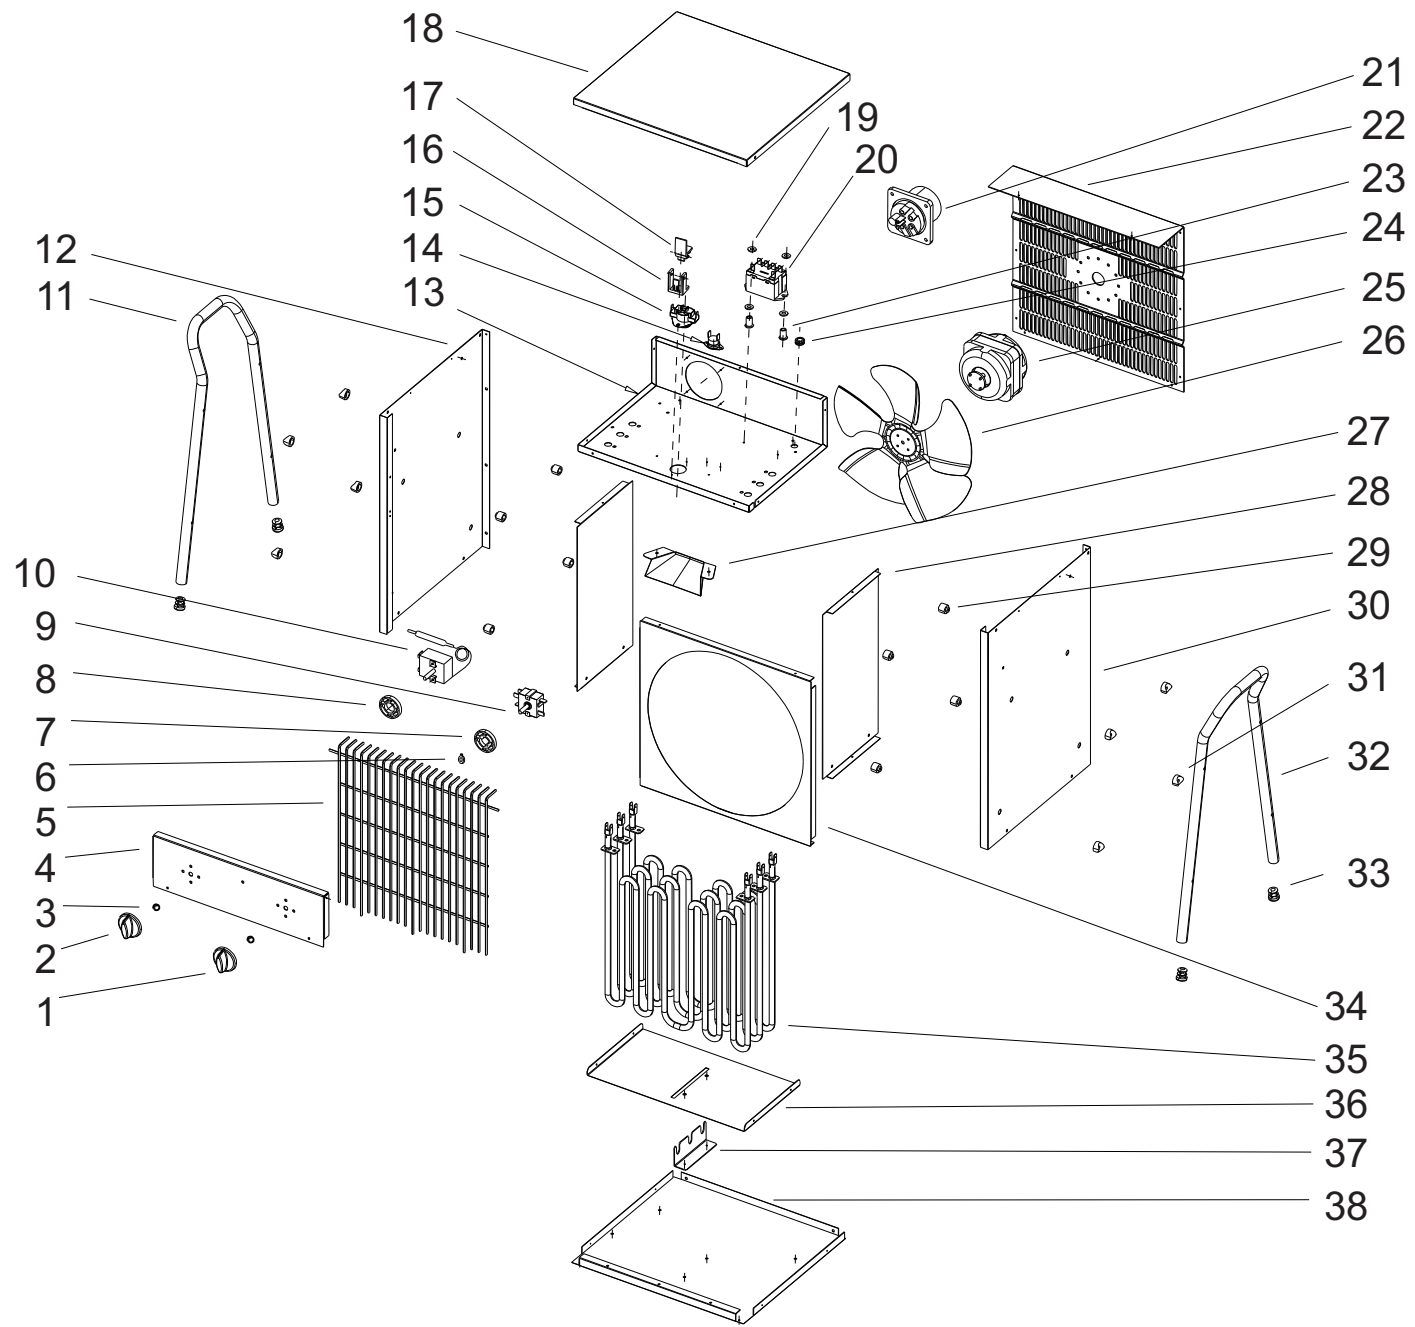

MODEL B 9IT

UNIT 1

ILLUSTRATED PARTS BREAKDOWN

From Serial Number: 07C42036896

Rev. - Sep 2022

MODEL B 9IT

UNIT 2

PARTS LIST

N°	CODE	DESCRIPTION
1	4615.800	SWITCH KNOB
2	4615.757	TEMPERATURE KNOB
3	4141.912	KNOB SPRING
4	S/R	CONTROL PANEL
5	4141.453	FRONT GRID
6	4615.270	SWITCH BLOCK
7	4615.755	SWITCH GASKET
8	4615.759	TEMPERATURE GASKET
9	4141.881	ROTARY SWITCH
10	4141.913	BODY EXPANSION THERMOSTAT
11	4615.790	LEFT HANDLE
12	4141.945	LEFT PLATE
13	4141.868	MIDDLE BOARD
14	4615.795	TIME-DELAY THERMOSTAT
15	4141.903	MANUAL RESET THERMOSTAT
16	4141.952	MANUAL RESET THERMOSTAT CHASSIS
17	4141.951	MANUAL RESET THERMOSTAT BRACKET
18	4141.947	TOP PLATE
19	4141.911	FLAT GASKET
20	4615.738	RELAY
21	4615.220	CONCEALED PLUG
22	4141.865	REAR GRID
23	4141.435	M6 REVET NUT
24	4141.942	GUARD COIL
25	4615.775	MOTOR
26	4615.226	BLADE
27	4141.932	PROTECTIVE COVER
28	4141.867	HEAT SHIELD PLATE
29	4142.000	HANDLE FIXED BLOCK
30	4141.946	RIGHT PLATE
31	4615.756	INSULATION GASKET
32	4615.791	RIGHT HANDLE
33	4615.751	HANDLE STOPPER
34	4141.442	AIR DUCT PLATE
35	4615.225	HEATING TUBE
36	4141.866	BUTTOM HEAT SHIELD PLATE
37	4141.454	HEATING TUBE CLAMP
38	4141.455	BUTTOM PLATE