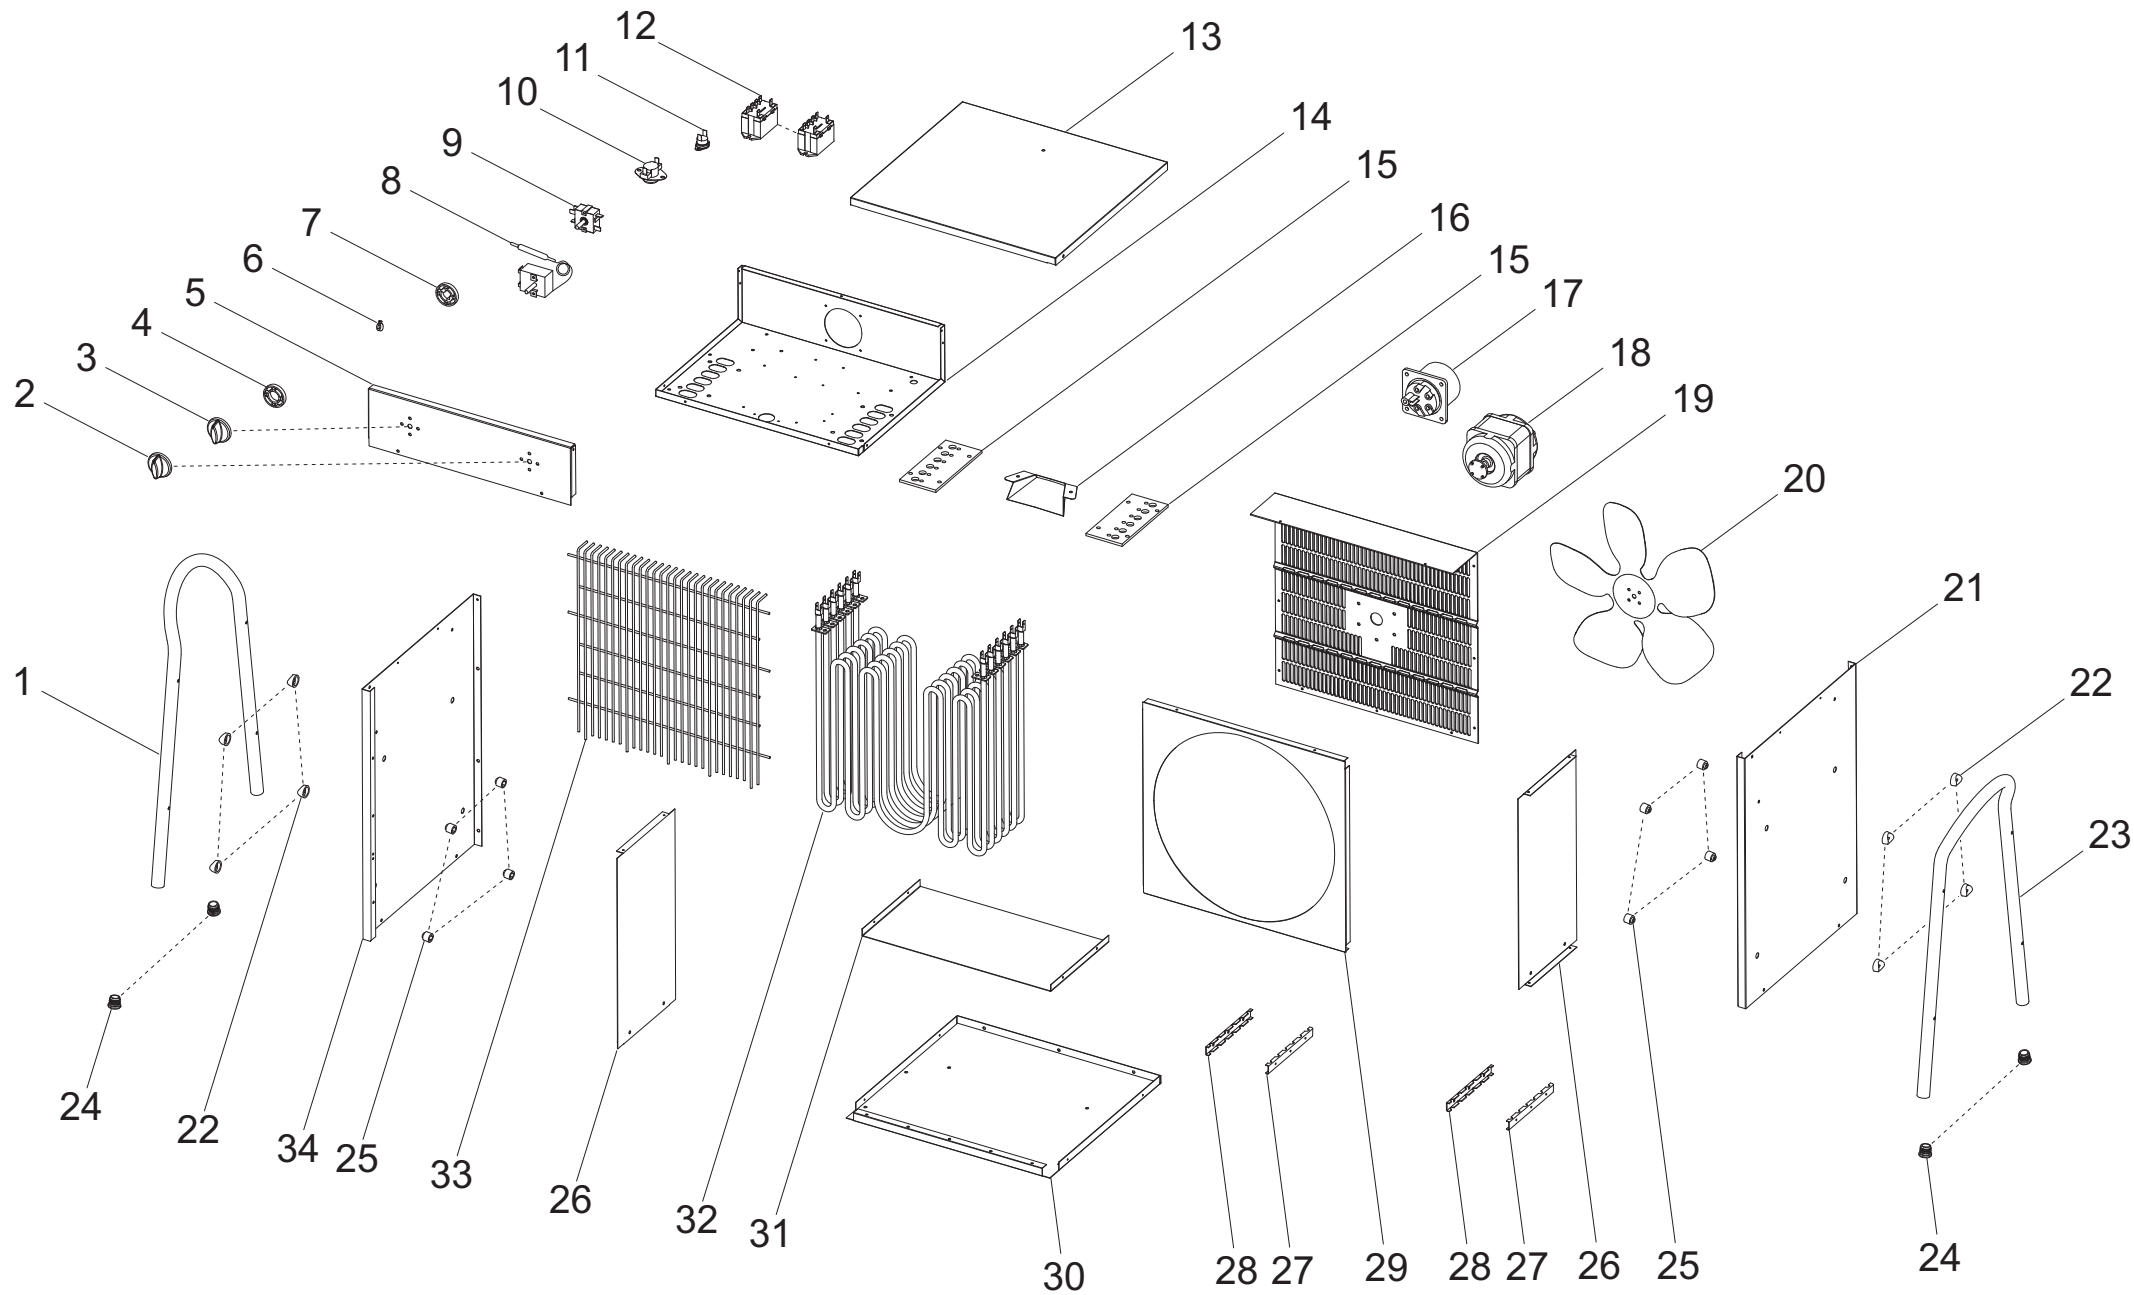

MODEL B 15 EPB

UNIT 1

ILLUSTRATED PARTS BREAKDOWN

From Serial Number: 07C37023318

Rev. -- September 2017

MODEL B 15 EPB

UNIT 2

PARTS LIST

Pos.	Code N°	Description	Rev. - - September 2017
1	4615.792	RIGHT HANDLE	
2	4615.800	FAN SWITCH KNOB	
3	4615.757	THERMOSTAT SWITCH KNOB	
4	4615.759	THERMOSTAT GASKET	
5	4615.786	FRONTAL PANEL	
6	4615.270	SWITCH GEAR BLOCK	
7	4615.755	SWITCH GASKET	
8	4615.743	THERMOSTAT	
9	4615.204	SELECTOR	
10	4615.796	SAFETY THERMOSTAT	
11	4615.797	COOLING THERMOSTAT	
12	4615.794	RELAY	
13	4615.789	UPPER PANEL	
14	4615.771	BASE	
15	4615.804	RESISTANCE INSULATION	
16	4615.723	TEMPERATURE PROTECTION BRACKET	
17	4615.764	POWER SOCKET	
18	4615.785	ELECTRICAL MOTOR	
19	4615.772	REAR PANEL	
20	4615.802	FAN	
21	4615.788	LEFT PANEL	
22	4615.756	HANDLE SPACER	
23	4615.793	LEFT HANDLE	
24	4615.798	HANDLE CAP	
25	4615.799	FRAME FIXED BLOCK	
26	4615.773	THERMAL PROTECTION	
27	4615.765	LEFT RESISTANCE SUPPORT	
28	4615.766	RIGHT RESISTANCE SUPPORT	
29	4615.805	REAR THERMAL SHIELD	
30	4615.778	LOWER PANEL	
31	4615.774	LOWER THERMAL SHIELD	
32	4615.801	RESISTANCE	
33	4615.777	GRILLE	
34	4615.787	RIGHT PANEL	