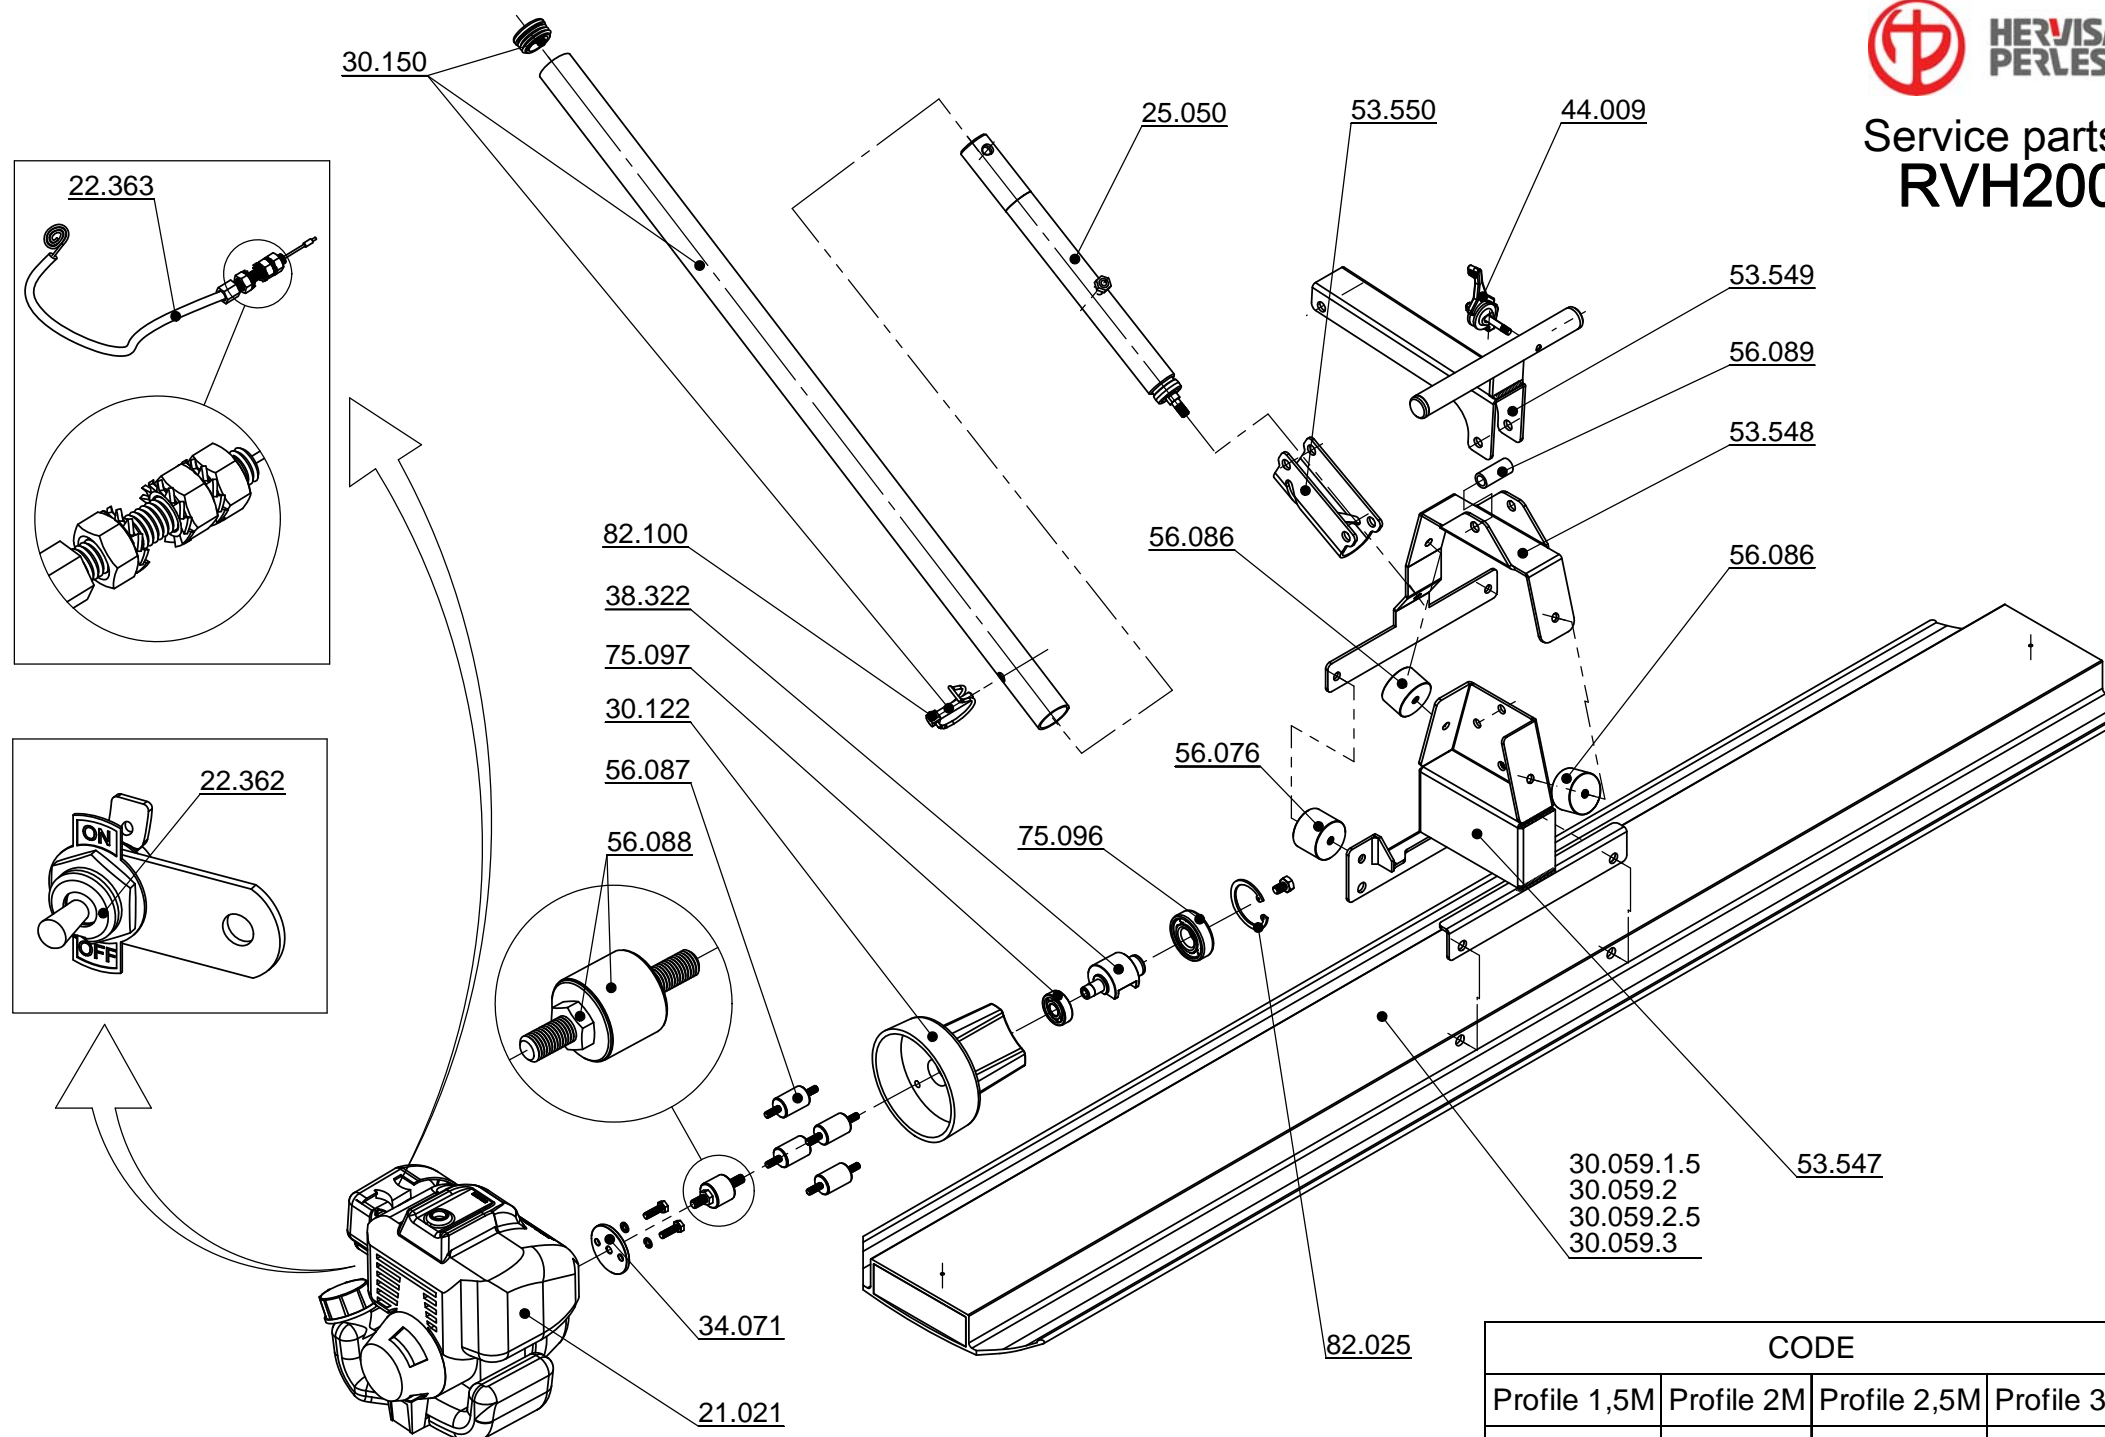

Service parts RVH200

CODE			
Profile 1,5M	Profile 2M	Profile 2,5M	Profile 3M
10.660.1.5	10.660.2	10.660.2.5	10.660.3